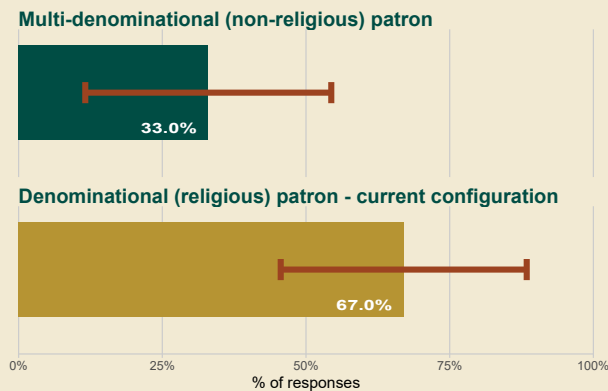

Primary School Survey

School Specific Results

Knockaderry Farranfore National School, 02418V
Castleisland, Kerry

Results from parents and guardians with children in this school

Co-educational / single-sex preference

Patronage / ethos preference

Language preference

School Response Rate

32%

12 out of 37 households

Overall School Margin of Error

Preferences will be $\pm 21.4\%$

(indicated by red bar)