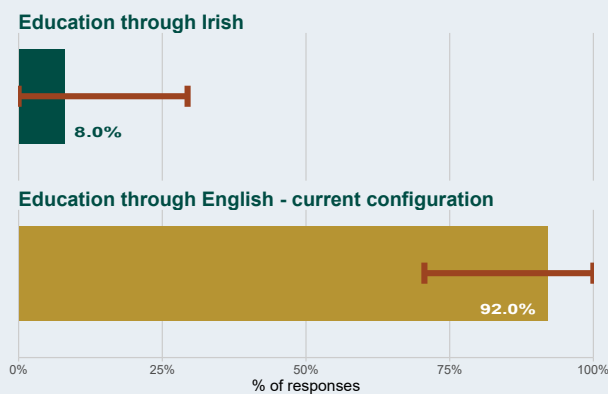

Primary School Survey

School Specific Results

Knockaderry Farranfore National School, 02418V
Castleisland, Kerry

Results from parents and guardians with children in this school

Co-educational / single-sex preference

Patronage / ethos preference

Language preference

School Response Rate

32%

12 out of 37 households

Overall School Margin of Error

Preferences will be $\pm 21.4\%$

(indicated by red bar)