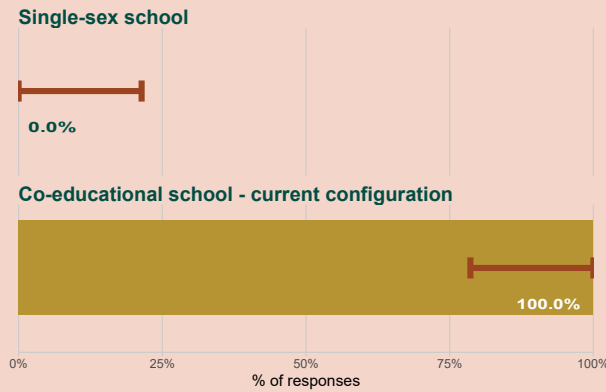

Primary School Survey

School Specific Results

Knockaderry Farranfore National School, 02418V
Castleisland, Kerry

Results from parents and guardians with children in this school

Co-educational / single-sex preference

Patronage / ethos preference

Language preference

School Response Rate

32%

12 out of 37 households

Overall School Margin of Error

Preferences will be $\pm 21.4\%$

(indicated by red bar)